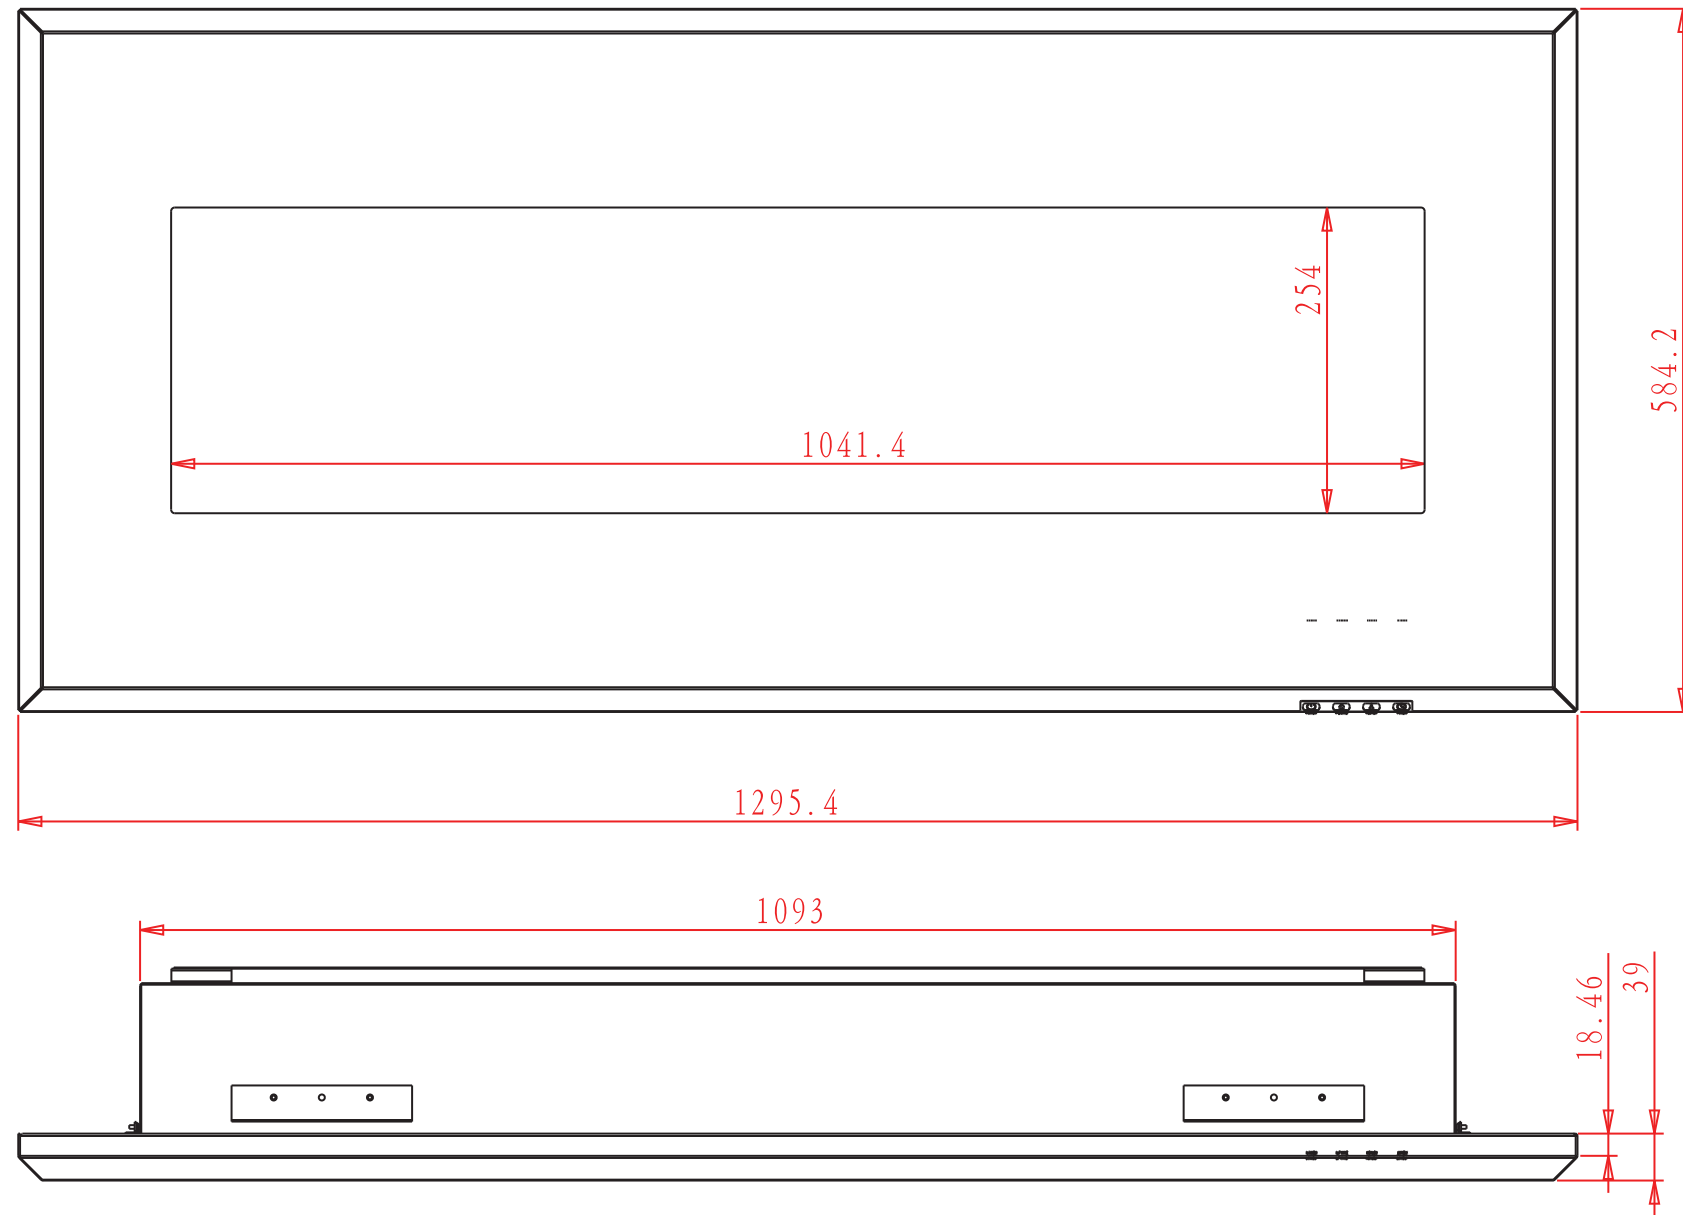

TECHNICAL SPECIFICATIONS		
VOLTS	120	
AMPS	12	
WATTS	1400	
HEATER	HIGH	1350 watts
	LOW	675 watts
NO HEATER	11 watts	
SMALL MOTOR	4 watts	
BLOWER MOTOR	14.5 watts	
HEIGHT, WIDTH, DEPTH	17 x 43 x 4 7/8"	
GLASS VIEWING OPENING	10" x 41"	
SURROUND SIZE	23" x 51"	
SHIPPING SIZE	56 x 11 x 28	
SHIPPING WEIGHT	72lbs	
UNIT		
METAL SURROUND	Included	
PLUG LOCATION	Right Side	
CORD LENGTH	75"	
APPROX. HEATING AREA	400 sqf	

*Amantii*

SERIES	WM-BI-43-5123-GALLERYWHITE WM-BI-43-5123-CANDYAPPLERED WM-BI-43-5123-COASTALBLUE WM-BI-43-5123-ARCHITECTSGRAY WM-BI-43-5123-MODERNAUBURN WM-BI-43-5123-BLACK	REV
WM-BI		1
SCALE 1" = 1'-0"	DATE: 07/01/12	SHEET 1 OF 1

TECHNICAL SPECIFICATIONS		
VOLTS	120	
AMPS	12	
WATTS	1350	
HEATER	HIGH	1300 watts
	LOW	650 watts
NO HEATER	SMALL MOTOR	11 watts
	BLOWER MOTOR	4 watts
		14.5 watts
HEIGHT, WIDTH, DEPTH	43 x 110 x 14 cm	
GLASS VIEWING OPENING	25.4 x 104.1 cm	
GLASS SIZE	58.4 x 129.5 cm	
SHIPPING SIZE	143 x 28 x 71 cm	
SHIPPING WEIGHT	32.5 kg	
UNIT	METAL SURROUND	Included
	PLUG LOCATION	Right Side
CORD LENGTH	190 cm	
APPROX. HEATING AREA	37 sqm	