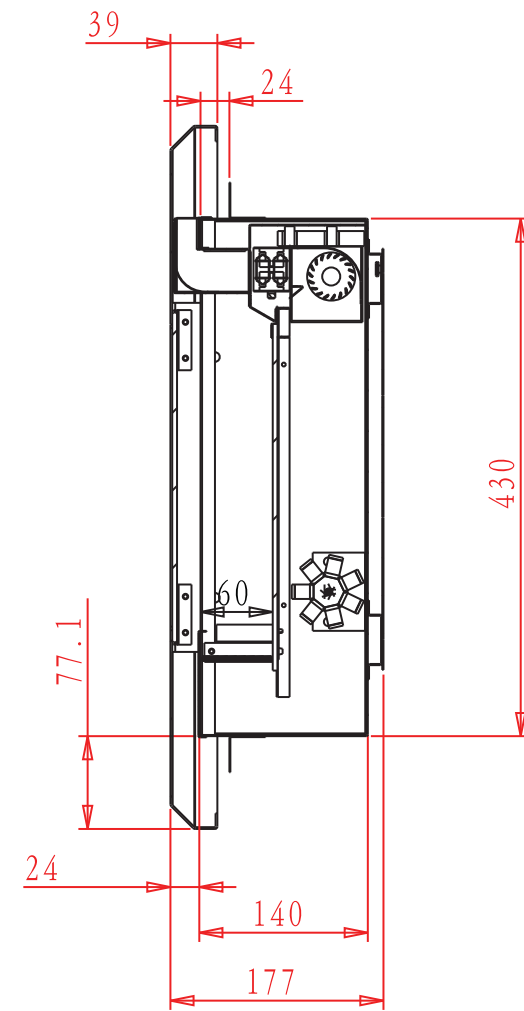

TECHNICAL SPECIFICATIONS		
VOLTS	120	
AMPS	12	
WATTS	1400	
HEATER	HIGH	1350 watts
	LOW	675 watts
NO HEATER	11 watts	
SMALL MOTOR	4 watts	
BLOWER MOTOR	14.5 watts	
HEIGHT, WIDTH, DEPTH	17 x 43 x 4 7/8"	
GLASS VIEWING OPENING	10" x 41"	
SURROUND SIZE	23" x 51"	
SHIPPING SIZE	56 x 11 x 28	
SHIPPING WEIGHT	72lbs	
UNIT		
METAL SURROUND	Included	
PLUG LOCATION	Right Side	
CORD LENGTH	75"	
APPROX. HEATING AREA	400 sqf	

*Amantii*

SERIES	WM-BI-43-5123-GALLERYWHITE WM-BI-43-5123-CANDYAPPLERED WM-BI-43-5123-COASTALBLUE WM-BI-43-5123-ARCHITECTSGRAY WM-BI-43-5123-MODERNAUBURN WM-BI-43-5123-BLACK	REV
WM-BI		1
SCALE 1" = 1'-0"	DATE: 07/01/12	SHEET 1 OF 1

TECHNICAL SPECIFICATIONS		
VOLTS	120	
AMPS	12	
WATTS	1350	
HEATER	HIGH	1300 watts
	LOW	650 watts
NO HEATER	SMALL MOTOR	11 watts
	BLOWER MOTOR	4 watts
		14.5 watts
HEIGHT, WIDTH, DEPTH	43 x 110 x 14 cm	
GLASS VIEWING OPENING	25.4 x 104.1 cm	
GLASS SIZE	58.4 x 129.5 cm	
SHIPPING SIZE	143 x 28 x 71 cm	
SHIPPING WEIGHT	32.5 kg	
UNIT	METAL SURROUND	Included
	PLUG LOCATION	Right Side
CORD LENGTH	190 cm	
APPROX. HEATING AREA	37 sqm	